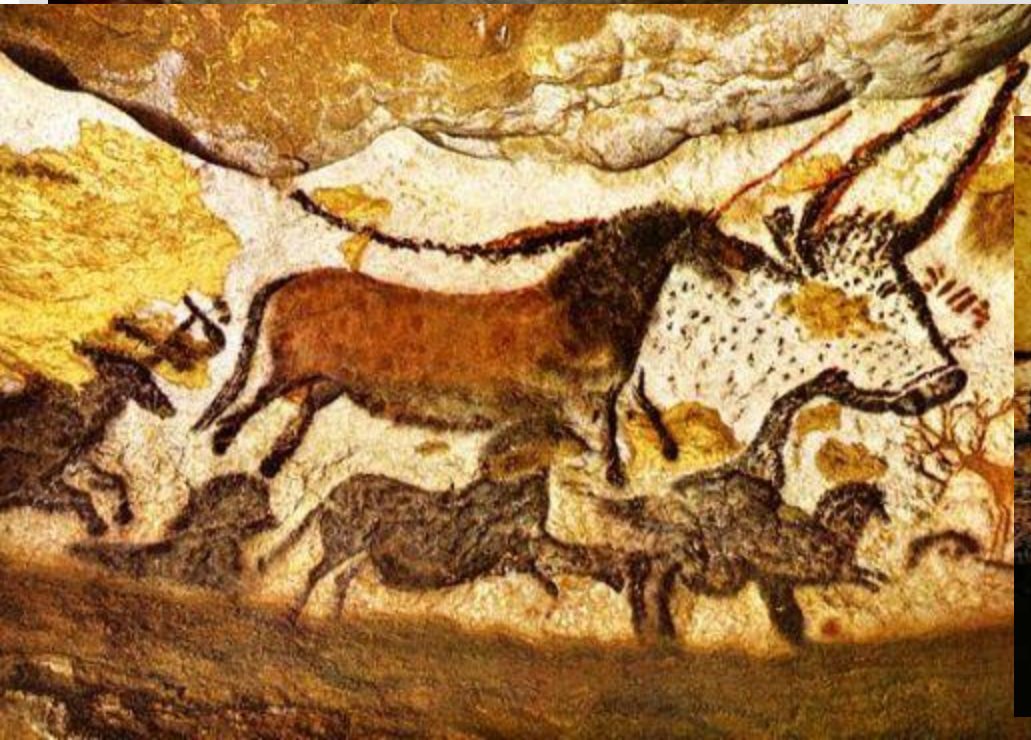

MONOCHROMATIC  
ANIMALS WITH TEXTURE

# CAVE PAINTINGS 30,000 YEARS AGO